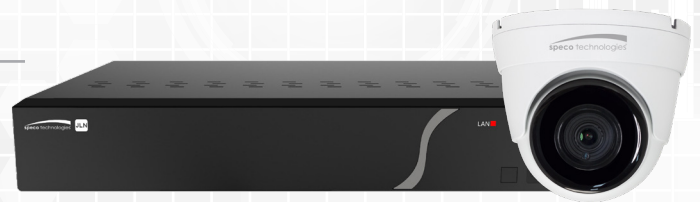

## ZIPK4N1 / ZIPK8N2

5MP, 4 & 8 Channel - Economical Kits

**ZIPK4N1** 4 Channel NVR with Built-in PoE, 1TB  
Four 5MP Turret IP Cameras

**ZIPK8N2** 8 Channel NVR with Built-in PoE, 2TB  
Six 5MP Turret IP Cameras