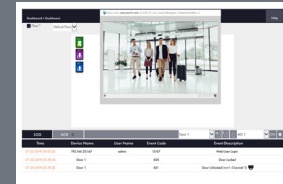

Integrated with Speco's NR Series Recorders

- Auto Live Camera Pop-Up
- View A Camera
- Event Tag