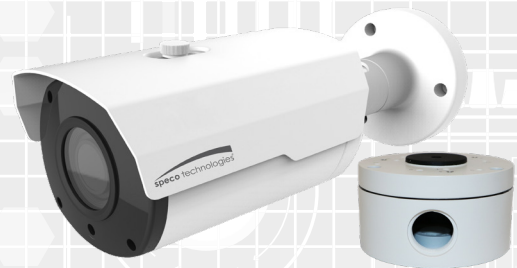

**NDAA
COMPLIANT**

Optional Accessories

POEINJ
12.95W
PoE Injector

PSW5
12VDC
Power Supply