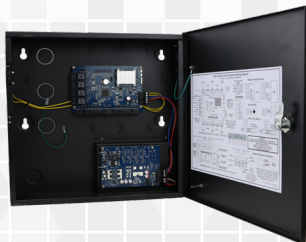

Two Door Controller

- Embedded Linux operating system
- Expandable up to 4 doors (when used with A2M board)
- 2 Readers In
- 2 Readers Out
- 2 Relays (Lock/Aux)
- 3 Inputs (REX, DPS, Aux) Global
- Scalable to 128 doors
- UL listed - 294 Series 7
- 12V/24V selectable lock power
- 5 year warranty
- NDAA Compliant*