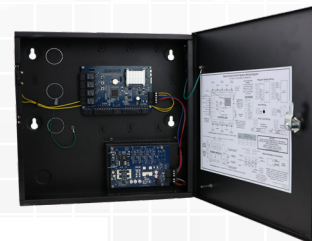

A1

Single Door Controller

- Out of the box ready browser managed
- Embedded Linux operating system
- 1 Reader In
- 1 Reader Out
- 2 Relays (Lock/Aux)
- 3 Inputs (REX, DPS, Aux) Global
- Scalable to 128 doors when used with A2E4/A2E4P
- UL listed - 294 Series 7
- 5 year warranty
- NDAA Compliant*

*Products are in compliance with NDAA Section 889 Part B Guidelines

Optional Accessories

A2E4

2 door controller, expandable up to 4 doors, basic power

Two Door Controller

- Embedded Linux operating system
- Expandable up to 4 doors (when used with A2M board)
- 2 Readers In
- 2 Readers Out
- 2 Relays (Lock/Aux)
- 3 Inputs (REX, DPS, Aux) Global
- Scalable to 128 doors
- UL listed - 294 Series 7
- 5 year warranty
- NDAA Compliant*

*Products are in compliance with NDAA Section 889 Part B Guidelines

Optional Accessories

A2E4P

2 door controller, expandable up to 4 doors, power package

Two Door Controller

- Embedded Linux operating system
- Expandable up to 4 doors (when used with A2M board)
- 2 Readers In
- 2 Readers Out
- 2 Relays (Lock/Aux)
- 3 Inputs (REX, DPS, Aux) Global
- Scalable to 128 doors
- UL listed - 294 Series 7
- 12V/24V selectable lock power
- 5 year warranty
- NDAA Compliant*

*Products are in compliance with NDAA Section 889 Part B Guidelines

Optional Accessories

A2M

Expansion Board (use with A2E4/A2E4P)

- Expands A2E4/A2E4P up to 4 doors
- 2 Readers (In/Out)
- 2 Relays (Lock/Aux)
- 3 Inputs (REX, DPS, Aux) Global
- UL listed - 294 Series 7
- 5 year warranty
- NDAA Compliant*

*Products are in compliance with NDAA Section 889 Part B Guidelines