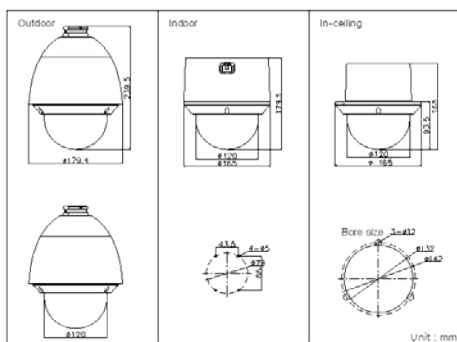

Dimensions

Accessories

Available models

- DS-2DE4120-AE, 24VAC/PoE+, outdoor
- DS-2DE4120-AE3, 24VAC/PoE, indoor
- DS-2DE4220-AE, 24VAC/PoE+, outdoor
- DS-2DE4220-AE3, 24VAC/PoE, indoor

	DS-2DE4120-AE(3)	DS-2DE4220-AE(3)
Camera		
Image sensor	1/3" Progressive Scan CMOS	1/2.8" Progressive Scan CMOS
Effective pixel	1280(H) × 720(V)	1920(H) × 1080(V)
Max. Image Resolution	Color : 0.05 lux (F1.6, 1/30 sec, 50 IRE, AGC On) B/W : 0.01 lux (F1.6, 1/30 sec, 50 IRE, AGC On) Color : 0.02 lux (F1.6, 1/1 sec, 50 IRE, AGC On) B/W : 0.002 lux (F1.6, 1/1 sec, 50 IRE, AGC On)	
White balance	Auto/Manual/ATW/Indoor/Outdoor/Daylight lamp/Sodium lamp	
AGC	Auto / Manual	
S / N ratio	≥ 52dB	
Digital noise reduction	3D DNR	
Backlight compensation	BLC	
Wide dynamic range	Digital WDR	
Defog	Support	
Shutter speed	1/1 ~ 1/10,000s	
Day & Night	IR Cut Filter	
Digital zoom	16X	
Focus mode	Auto / Semiautomatic / Manual	
Privacy Mask	2 privacy masks programmable	
Lens		
Focal length	4.7-94mm, 20x	
Zoom speed	Approx.3s (Optical Wide-Tele)	
Angle of view	58.3 ~ 3.2 degree (Wide-Tele)	
Min. working distance	10 ~ 1000mm (Wide-Tele)	
Aperture range	F1.6 ~ F3.5	
Pan and Tilt		
Pan / Tilt range	Pan: 360° endless; Tilt: -2° ~ 90°(Auto Flip)	
Pan / Tilt speed	Pan manual speed: 0.1° ~ 160°/s, Pan preset speed: 160°/s Tilt manual speed: 0.1° ~ 120°/s, Tilt preset speed: 120°/s	
Proportional zoom	Rotation speed can be adjusted automatically according to zoom multiples	
Number of preset	number of preset: 300	
Patrol	8 patrols, up to 32 presets per patrol	
Park action	Preset / Patrol / Pattern / Pan scan / Tilt scan / Random scan / Frame scan / Panorama scan	
Power-off memory	Support	
PTZ position display	On / off	
Preset freezing	Support	
Scheduled Task	Preset / Patrol / Pattern / Pan scan / Tilt scan / Random scan / Frame scan / Panorama scan/Dome reboot/Self-test action	
Local Video and Audio		
Alarm input / output	1 input (0-5V DC) / 1 relay output, alarm response actions configurable	
Alarm Trigger	Intrusion detection, Line crossing detection, Motion detection, Audio Exception Detection, Dynamic analysis, Tampering alarm, Network disconnect, IP address conflict, Storage exception Alarm Actions: Preset, Patrol, Pattern, Recording, Relay output, Upload center, Upload FTP, Email linkage	
Audio input / output	1 mic/Line in, 2-2.4V[p-p]; output impedance: 1KΩ, ±10% / 1 output, Line level, impedance: 600Ω	
Network		
Ethernet	10Base-T / 100Base-TX, RJ45 connector	
Max. image resolution	1280×720	1920×1080
Sub Stream	50Hz:25fps(704×576), 25fps(352×288), 25fps(320×240) 60Hz:30fps(704×480), 30fps(352×240), 30fps(320×240)	
Frame rate	50Hz: 25 fps (1280×720); 60Hz: 30 fps (1280×720); 50Hz: 25 fps (1920×1080), 25 fps (1280×720); 60Hz: 30 fps (1920×1080), 30 fps (1280×720)	
Image compression	H.264/MJPEG	
SVC	Support	
ROI encoding	Support 2 areas with adjustable levels	
Audio compression	G.711/G.722/G.726/MP2L2	
Protocols	IPv4/IPv6, HTTP, HTTPS, 802.1X, QoS, FTP, SMTP, UPnP, SNMP, DNS, DDNS, NTP, RTSP, RTP, TCP, UDP, IGMP, ICMP, DHCP, PPPoE	
Simultaneous live view	Up to 20	
Streams	Dual streams	
SD memory card	Built-in micro SD card slot, up to 64GB, support edge recording	
User/Host Level	Up to 32 users, 3 Levels: Administrator, Operator, User	
Security measures	User authentication (ID and PW), Host authentication (MAC address), IP address filtering	
Integration		
Application programming	Open-ended API, support Onvif, PSIA, CGI and Genetec, Support ezviz cloud P2P	
Web Browser	IE 7+, Chrome 18+, Firefox 5.0+, Safari 5.02+, support multi-language	
General		
Power	-AE: 24VAC/PoE+(802.3at), Max18W; -AE3: 24VAC/PoE(802.3af), Max 12W	
Working temperature	-AE: -30°C ~ 65°C (-22°F ~ 149°F) ; -AE3: -10°C ~ 50°C (14°F ~ 122°F)	
Humidity	90% or less	
Protection level	IP66 (outdoor),TVS 4,000V lightning protection, surge protection and voltage transient protection	
Impact Protection Outdoor	IEC60068-275Eh, 5J; EN50102, up to IK08; Indoor: IEC60068-275Eh, 5J; EN50102, up to IK08	
Dimensions	Φ179.4×239.5mm (Φ7.06"×9.43") (outdoor); Φ165×179.5mm(Φ6.50"×7.07") (indoor in-ceiling) Φ165×168mm(Φ6.50"×6.61") (indoor in-ceiling)	
Weight	Approx. 2Kg (4.41lbs)	
Mount option (for outdoor model)	Long-arm wall mount: DS-1602ZJ; Corner mount: DS-1602ZJ-corner; Pole Mount: DS-1602ZJ-pole; Power box mount:DS-1602ZJ-box;Swan-neck mount: DS-1619ZJ	