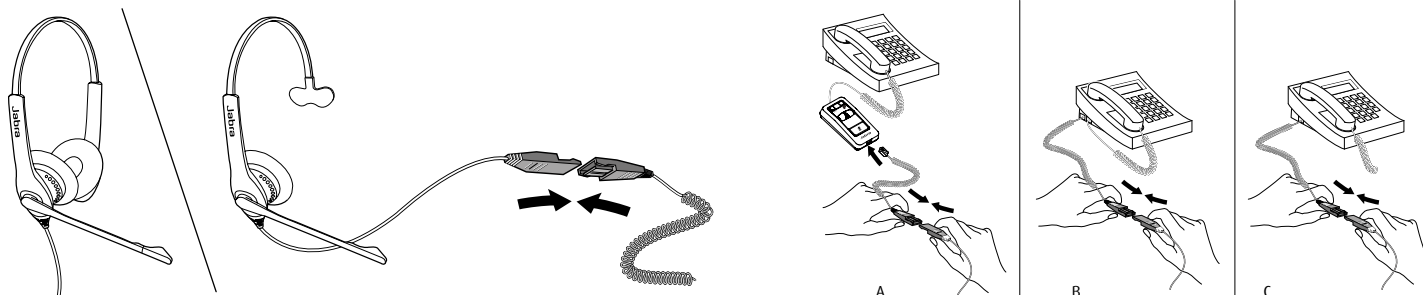

Comfortable and easy to use

Lightweight and with an ergonomically designed frame, the Biz 1500 is made to be worn all day. Comfortable foam ear cushions keep ears cool – allowing agents to stay focussed on calls. USB versions come with a control unit for simple call control.

Connection and wearing style options

The Biz 1500 range offers mono and stereo models, and a choice of USB and QD versions.

Easy mass deployment for all devices

Jabra Xpress enables easy configuration for all of your company's audio devices, and from one central point¹.

Works with

How to connect

Duo or mono available with QD connectivity (USB available)

QD connectivity

How to wear

Jabra Biz 1500 has a 270° boom arm so it can be easily adjusted without breaking.

Duo or mono available. Adjustable headband