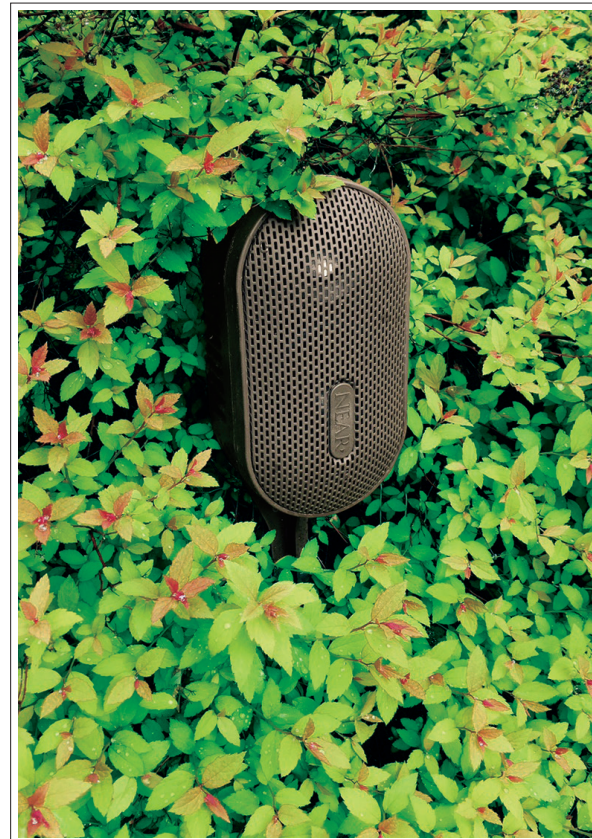

Specifications

LB4TM Satellite Speaker

- Driver Complements:
(1) 4" Metal Alloy Diaphragm Woofer, Magnetic Liquid Suspension voice coil guidance, UV and chemical resistant rubber surround
(1) 1.1" Metal alloy diaphragm tweeter, Ferrofluid damping, UV and chemical resistant rubber surround, corrosion-resistant magnet assembly
- Frequency Response: 75Hz to 19kHz, +/-3dB
- Sensitivity: (1W/1m): 86dB
- Dispersion: Minimum 120 degrees, horizontal & vertical
- Power Requirements: 70 Volts with selectable 32, 16, 8, 4, 2 Watts power output; 16-Ohm bypass up to 75 Watts average, 300 Watts Peak
- Dimensions: 5.51"W x 10.25"H x 6.3"D;
14cm W x 26cm H x 16cm D
- Product Weight (with mounting yoke and clamp): 4.5lb. / 2.04kg
- Maximum SPL @1m (1/2 space): 105dB
- Input Terminations: Waterproof plug-in connector included (IP68 Rating)
- Environmental: Designed to meet or exceed Mil-Std-810 (humidity, salt air, heat, cold, and immersion); IEC IPX5

IGS10M Subwoofer

- Speaker complement: 10" metal alloy diaphragm UDIO woofer, MLS voice coil guidance, dual 16-ohm voice coils, UV and chemical resistant rubber surround
- Frequency Response: 38Hz to 100Hz, +/-3.0dB
- Sensitivity: (1W/1m): 89dB
- Dispersion: 360 Degrees
- Power Requirements (@8 ohms): up to 300 Watts average, 1200 Watts Peak
- Power Requirements (@70V): 128W, 64W
- Dimensions: 18.75" Diameter at Base x 16.25" High;
47.63cm x 41.28cm
- Product Weight: 36 lb. / 16kg
- Maximum SPL @1m (1/2 space): 115dB
- Input Terminations: 8-conductor burial grade cable
- Environmental: designed to meet or exceed Mil-Std-810 (humidity, salt air, heat, cold, and immersion); IEC IP55