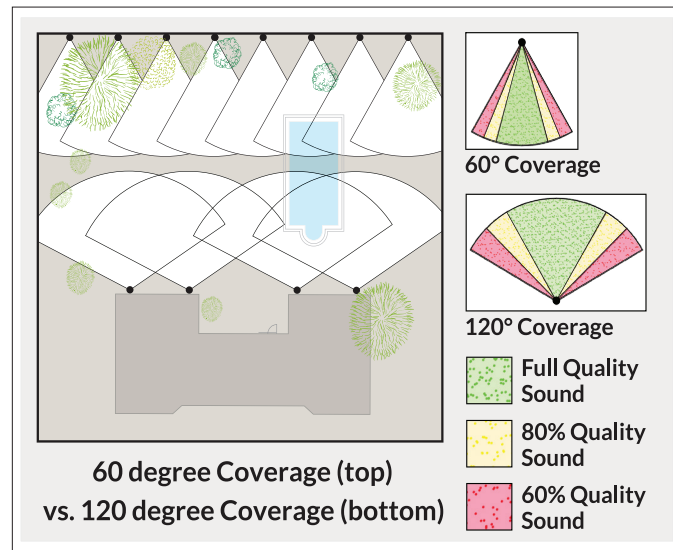

The NEARSCAPES 2.1 system will evenly cover a 1500 square foot area (140m²) area when driven by 100W/channel, while the 4.1 system covers 3000 square feet (280m²) with 200 WPC power.

Installation Ease

NEARSCAPES systems include GS4 ground stakes for mounting in gardens and lawns as well as easy to use ball and socket aim-able brackets that allow you to mount the LB4TM satellite speakers on walls, soffits, railings or fence posts.

The IGS10M in-ground subwoofer can be employed as free-standing or in-ground for minimum visibility and maximum bass performance.

Smart Wiring

Our NEAR engineers have carefully designed every NEARSCAPES component for maximum system design and wiring flexibility. LB4TM satellites and IGS10M subwoofer can be configured to accept either low impedance or 70V power inputs. The sub features dual voice coil windings, allowing them to be wired with either one or two channel (stereo) signals. When driven by traditional hi-fi amplifiers and AV Receivers, the system impedance is always an easy-to-drive 8 Ohms.