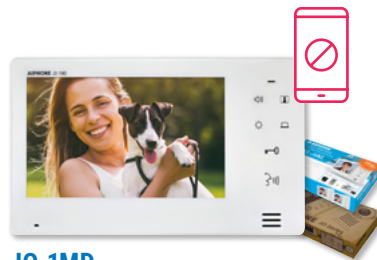

JOS-1A2

Box Set with 1 JO-DA, 1 JO-1MD, 1 JO-1FD, and 1 PS-1820UL

JOS-1V2

Box Set with 1 JO-DV, 1 JO-1MD, 1 JO-1FD, and 1 PS-1820UL

Master & Expansion Stations

JO-1MDW

App-Compatible Video Master Station (included with JOS-1AW, JOS-1VW, and JOS-1FW box sets)

- Connect up to 8 mobile apps
- 7" LCD touchscreen
- Hands-free or touch-to-talk communication
- Built-in expandable memory for recording calls

JO-1MD

Video Master Station (included with JOS-1A, JOS-1V, JOS-1F, JOS-1A2, and JOS-1V2 box sets – not sold separately and not app-compatible)