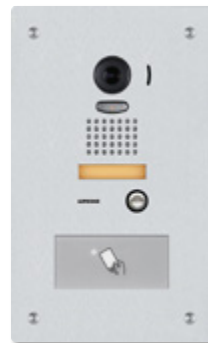

JP-4HD

Video Sub Master Station

- 7" LCD touchscreen
- Hands-free communication with handset for privacy

Door Stations

JP-DA

Video Door Station (included with JPS-4AED box set)

- PTZ camera
- Plastic chassis
- Weather resistant
- Surface mount

JP-DV

Video Door Station (included with JPS-4AEDV box set)

- PTZ camera
- Zinc die cast cover
- Weather and vandal resistant
- Surface mount

JP-DVF

Video Door Station (included with JPS-4AEDF box set)

- PTZ camera
- Stainless steel panel
- Weather and vandal resistant
- Flush mount (back box included)