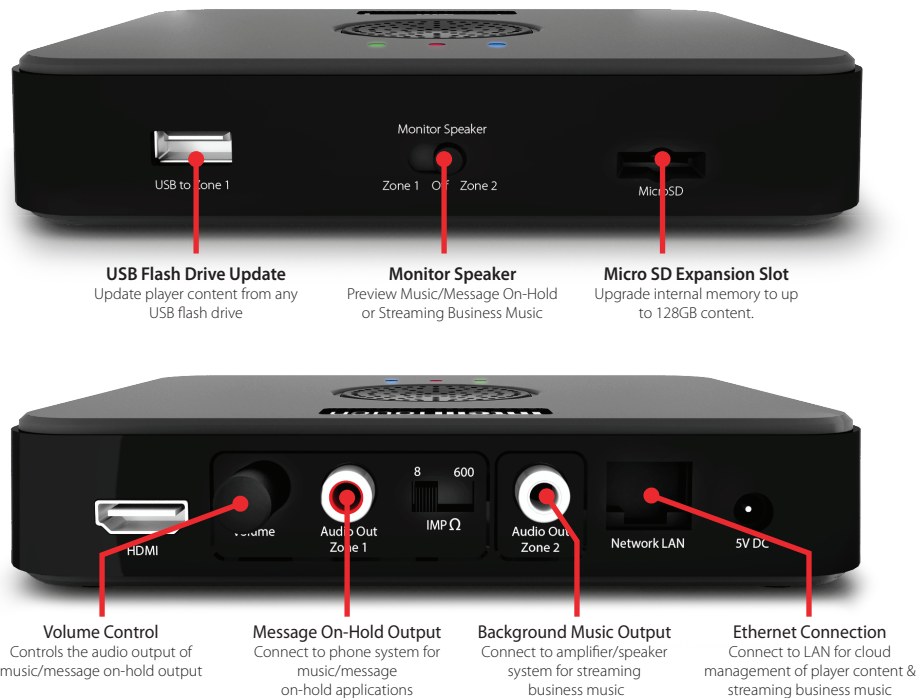

USB Update

Update content from any USB flash drive (network connection not required)

Cloud Control

Create and control player's content from any web browser

WiFi Enabled

Connect to your WiFi network to update content without wired LAN connection

powered by

cloudstream™

Dual Zone Network Audio Player

control from anywhere

the simple way to manage message on-hold & background music

OHP 9000-IP Features

- Dual zone design allows simultaneous, independent playback of on-hold audio and optional overhead business music
- Cloud Management - Manage, schedule and change audio content from any web browser. Manage single or multiple players
- 3 ways to update content - LAN connection, WIFI or normal USB flash drive
- Built-in monitor speaker / wall mountable / auto-start after power outage
- 3-Year Warranty

Audio

- RCA Outputs x 2
- Zone 1 - Music On-Hold (volume controlled, switchable - 8/600 ohms)
- Zone 2 - Background Music (line level)
- Built-in monitor speaker

Ports and Interfaces

- USB 2.0 x 1
- Micro SD Card x 1 (for memory expansion)