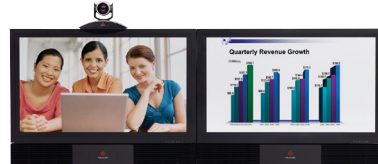

800.873.5528

WWW.TARGETD.COM

Polycom Packaged Solutions

HDX Media Center Package Includes:

- Polycom HDX 8000 / 7000 / 6000 codec, Polycom EagleEye or EagleEye View Camera, cables, microphone, remote control,
- Dual or single 42" LCD Display(s) or single 50" plasma display
- Tabletop, wall or pedestal mount

Dual 42" Monitor Configuration
(Shown with optional caster kit)

50" Wall Mount Configuration

Table Top Media Center
(Shown with HDX 6000 View Media Center)

Side view

Single 42" Monitor Configuration

HDX Executive Collection Package Includes: