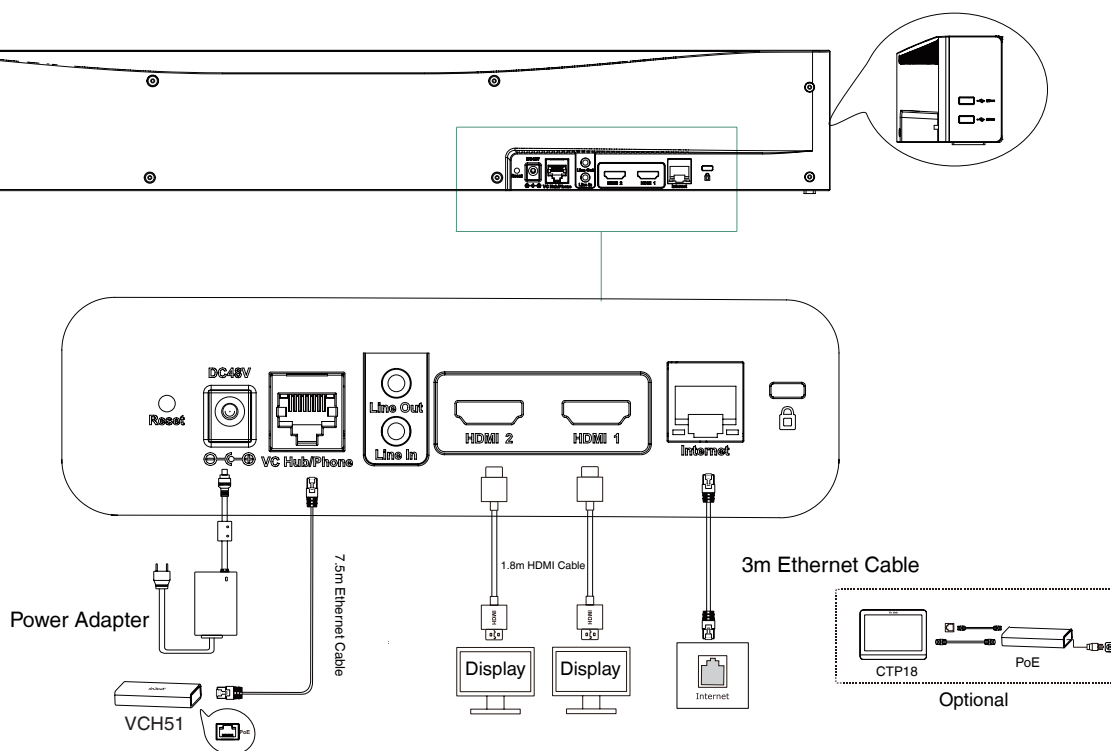

Connections

- 2 x HDMI output (CEC supported)
- HDMI input (through the VCH51 Sharing Kit)
- 1 x Line-in (3.5mm)
- 1 x Line-out (3.5mm)
- 2 x USB 2.0
- 1 x 10/100M/1000M Ethernet port

- 1 x Yealink extension port (RJ-45)
- 1 x Power port
- 1 x Security lock slot
- 1 x Reset slot

MeetingBar A30 Package

- Package contents:
 - MeetingBar A30 endpoint
 - 3m Ethernet cable
 - 2 x 1.8m HDMI cable
 - Mounting Bracket and Accessories
 - Power adapter
 - Quick Start Guide
 - Controller (optional):
 - CTP18 Touch Panel
 - VCR20 Remote Control
 - Content sharing(optional):
 - VCH51 Sharing Kit (HDMI/USB-C)^②
 - WPP20 Wireless Presentation Pod^③
- Carton Meas: 903*325*306mm

Endpoint Connections

Note:

- If you connect a touch display device, you can operate the A30 either by remote control or touch control.
- If you connect a non-touch display device, you can only use the remote control.