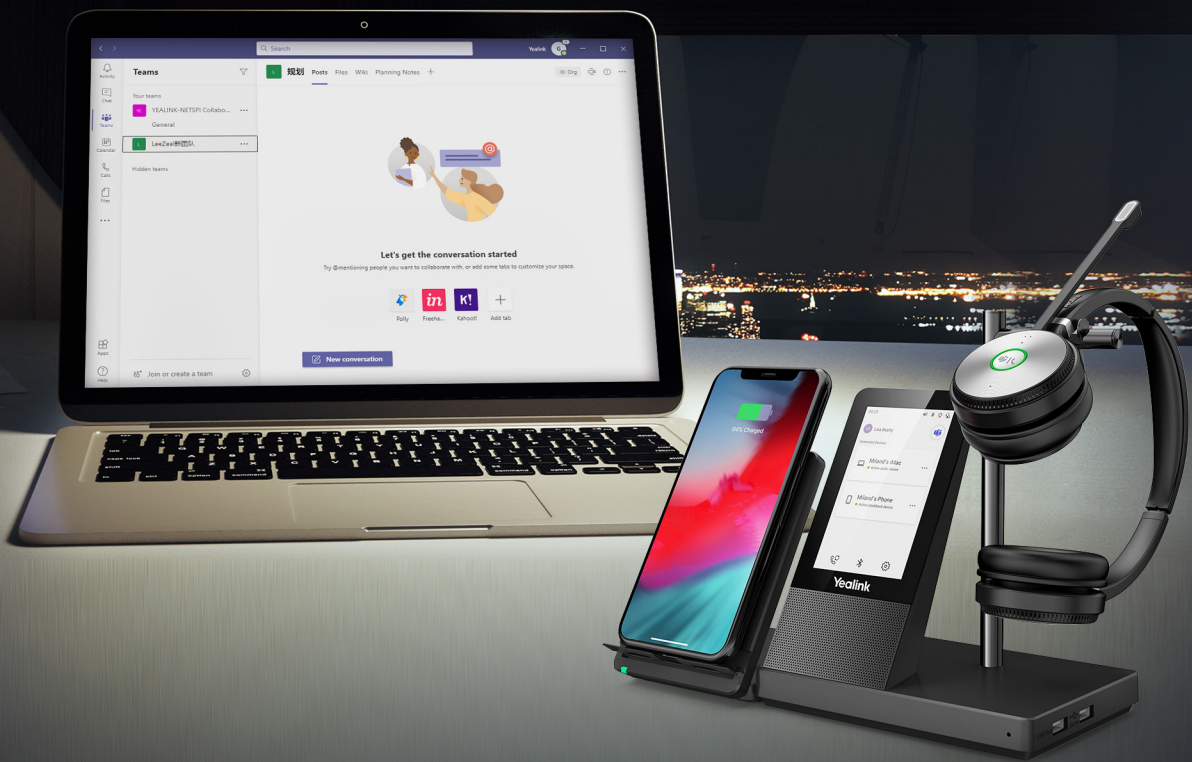

uc workstation

All-in-One Voice Device Solution

All Devices in One

All Connection in One

All Control in One