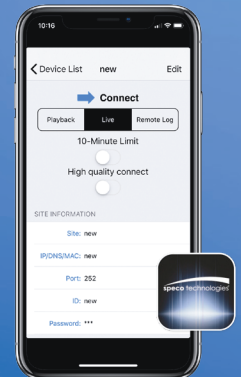

Optional Accessories