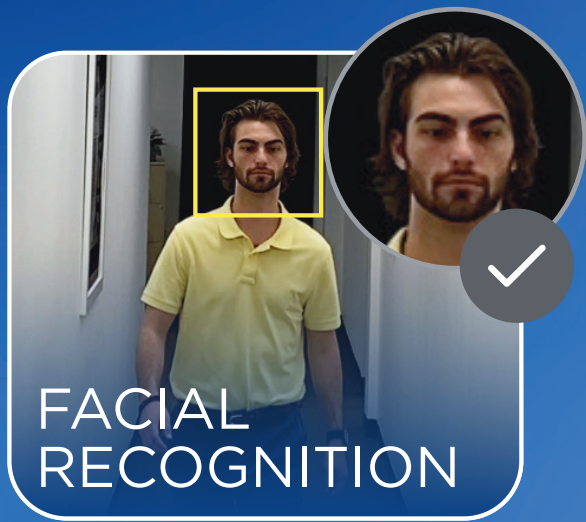

ARE YOU WHO YOUR CREDENTIALS SAY YOU ARE?

Speco adds an extra layer of security with 2 Factor Authentication with Facial Recognition

FACIAL RECOGNITION

FACTOR 1