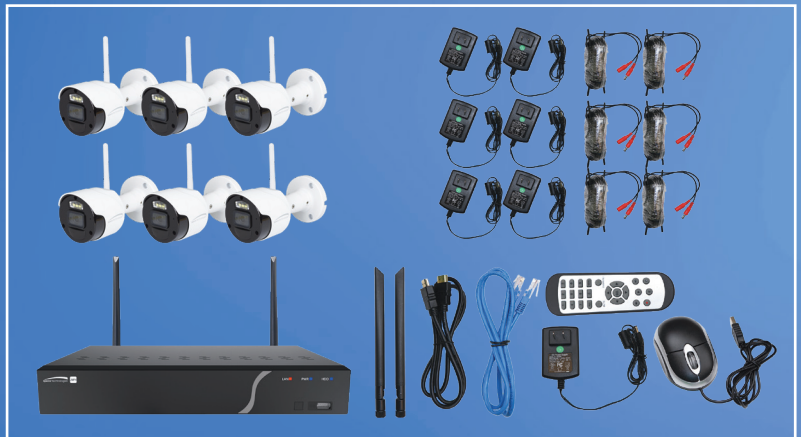

WHAT'S IN THE BOX:

- NVR with 2TB hard drive
- Six 2MP wireless cameras
- Six 45' DC power extension cables
- One 3' Ethernet cable
- Remote control (batteries included)
- HDMI cable

ZIPK8WN2

MODEL		ZIPK8WN2
CHANNELS		6 Wireless
Video	Monitor Output	HDMI and VGA (Max. Full HD)
	Display Resolutions	1 VGA / 1 HDMI (1024x768, 1280x1024, 1280x720, 1440x900, 1920x1080, 2560x1440, 3840x2160)/ EDID (monitor resolution auto detection)
Audio	Simultaneous Output	HDMI and VGA
	Audio Out	No
Recording	Resolution	2MP (1080p)
	Compression	H.265
	Frame Rate	Max. 60fps@1080p Main Stream: 1-15fps@1080p per channel Sub Stream: 1-15fps@640*360 per channel
	Recording Mode	Manual, schedule (continuous/event), event (pre/post)
	Live Stream	Max. 2MP @ 15fps (Auto fps, Auto bitrate)
Storage	USB	USB 2.0 x 2 ports (for mouse and backup/upgrade)
Network	Bandwidth	Up to 12Mbps
	Ethernet	1 RJ - 45 10/100 Base-T
Viewing Clients		SecureGuard* Client, Speco Gray Viewer, Apple TV, Amazon Fire TV, Speco Gray iOS, Speco Gray Android, Internet Explorer