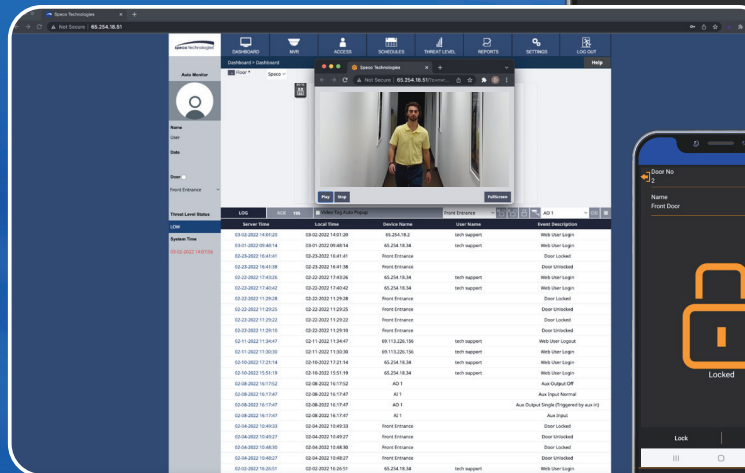

SEAMLESS VIDEO & MOBILE INTEGRATION WITH SPECO'S NRE SERIES OF RECORDERS