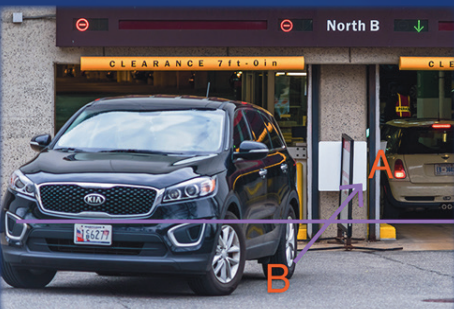

VEHICLE DETECTION

LINE CROSS COUNTING