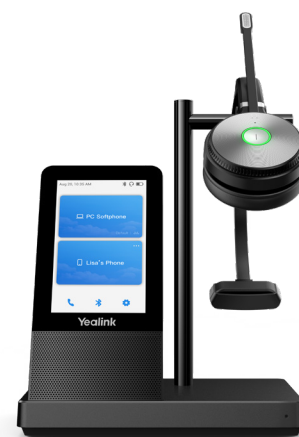

WH66 with charger
* Wireless charger is optional

- 4.0 inch (480 x 800) capacitive touch screen
- Yealink Acoustic Shield Technology
- 2-ports USB 3.0 hub
- Wireless mobile phone charger
- Crystal speakerphone
- Supports busylight
- Teams and Skype for Business compatible