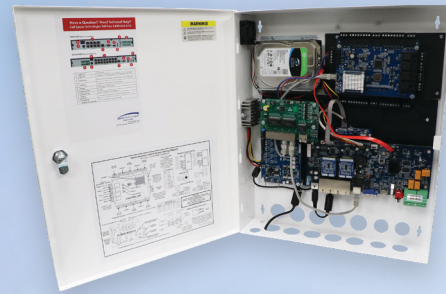

SPECO ACCESS PRODUCTS

CONTROLLERS

N8WA4 (2-16TB STORAGE)
4K H.265 Advanced Analytics Wall Mount NVR with Integrated 4 Door Access Controller
•Basic Power

N8WA4P (2-16TB STORAGE)
4K H.265 Advanced Analytics Wall Mount NVR with Integrated 4 Door Access Controller
•Power Package - 12V or 24V Selectable

2-DOOR EXPANSION