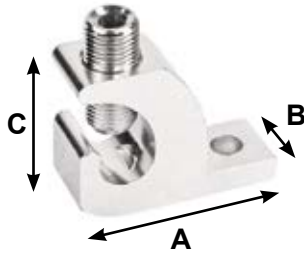

ALUMINUM LAY-IN LUGS

ITEM	LUG SIZE	DIM A	DIM B	DIM C	STD. PKG.	PRICE EA
4/14AL	4/14	1 1/16"	3/8"	3/4"	100	$1.19
1/0-8AL	1/0-8	1 1/2"	5/8"	1 1/8"	100	$1.88
3/0-6AL	3/0-6	2"	13/16"	1 1/2"	50	$3.69
250MCM-6AL*	250MCM-6	2 3/16"	13/16"	1 1/16"	50	$5.10

*Not UL Listed