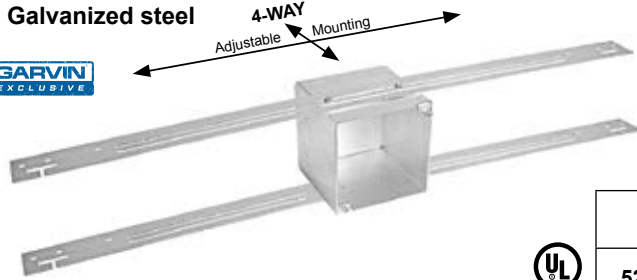

BRACKETS

Ceiling Grid Brackets

4" SQUARE BOX WITH 4-WAY ADJUSTABLE CEILING-GRID BRACKET

- Galvanized steel

ITEM	SIDE K.O.S BOTTOM K.O.S	BOX DEPTH	STD. PKG.	PRICE EA
52181-VTBAR	(4) 1/2" & (2) 3/4" (3) 1/2" & (2) 3/4"	3 1/2"	10	$13.39