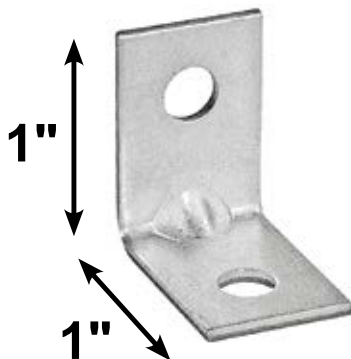

Item: **SFL31-SS**

\$17.99 Each

ROD ANGLE BRACKETS

- Zinc-plated steel

ITEM	FOR ROD SIZE	THRU HOLE SIZE		STD. PKG.	PRICE EA
		SMALL	LARGE		
BA-1/4-SS	1/4"	0.250"	0.250"	100	\$2.59
BA-3/8-SS	3/8"	0.280"	0.385"	100	\$3.39