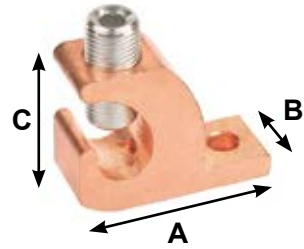

COPPER LAY-IN LUGS

ITEM	LUG SIZE	DIM A	DIM B	DIM C	STD. PKG.	PRICE EA
4/14CL	4/14	1 1/16"	3/8"	3/4"	100	$4.49
1/0-8CL	1/0-8	1 1/2"	5/8"	1 1/8"	100	$6.66
3/0-6CL	3/0-6	2"	13/16"	1 1/2"	50	$12.29
250MCM-6CL*	250MCM-6	2 3/16"	13/16"	1 1/16"	50	$15.59

*Not UL Listed