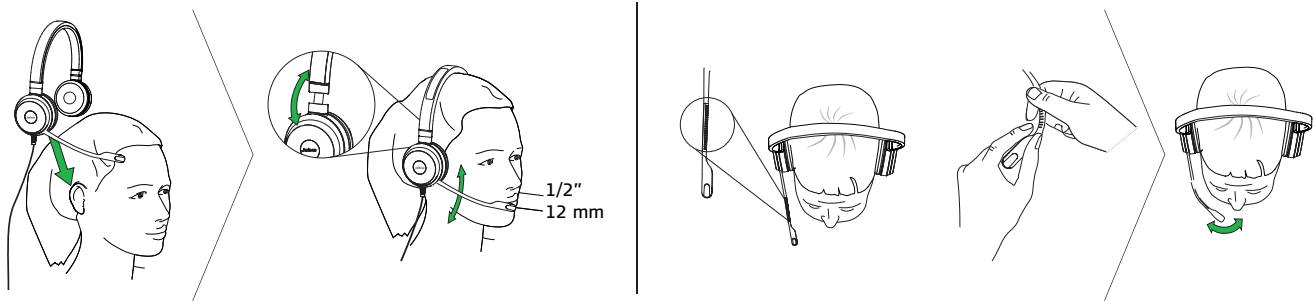

02 How to wear