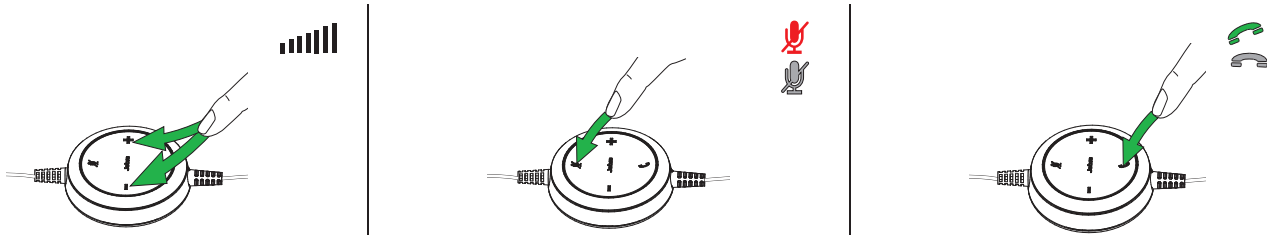

Jabra Evolve 20/20SE – Quick Start Guide

01 How to connect

02 How to wear

03 How to use

Jabra Evolve 20/20SE variants

| Variant | Variant name | Description | Detail |
|-------------------------------------------------------------------------------------|----------------------------------------------------------|--------------------------------------------------------------------|----------------------------------------------------------------------------------------------------------------------------------------------------------------------------------|
|  | Jabra Evolve 20 UC mono Item: 4993-829-209 | Corded mono headset for VoIP softphone | <ul style="list-style-type: none"> Optimized for Unified Communication with USB adapter that enables easy integration with PC. Foam ear cushions. |
| | Jabra Evolve 20 UC stereo Item: 4999-829-209 | Corded stereo headset for VoIP softphone | |
| | Jabra Evolve 20 MS mono Item: 4993-823-109 | Certified for Skype for Business mono headset for VoIP softphone | |
| | Jabra Evolve 20 MS stereo Item: 4999-823-109 | Certified for Skype for Business stereo headset for VoIP softphone | |
|  | Jabra Evolve 20SE UC mono Item: 4993-829-409 | Corded mono headset for VoIP softphone | <ul style="list-style-type: none"> Optimized for Unified Communication with USB adapter that enables easy integration with PC. Leatherette ear cushions. |
| | Jabra Evolve 20SE UC stereo Item: 4999-829-409 | Corded stereo headset for VoIP softphone | |
| | Jabra Evolve 20SE MS mono Item: 4993-823-309 | Certified for Skype for Business mono headset for VoIP softphone | |
| | Jabra Evolve 20SE MS stereo Item: 4999-823-309 | Certified for Skype for Business stereo headset for VoIP softphone | |