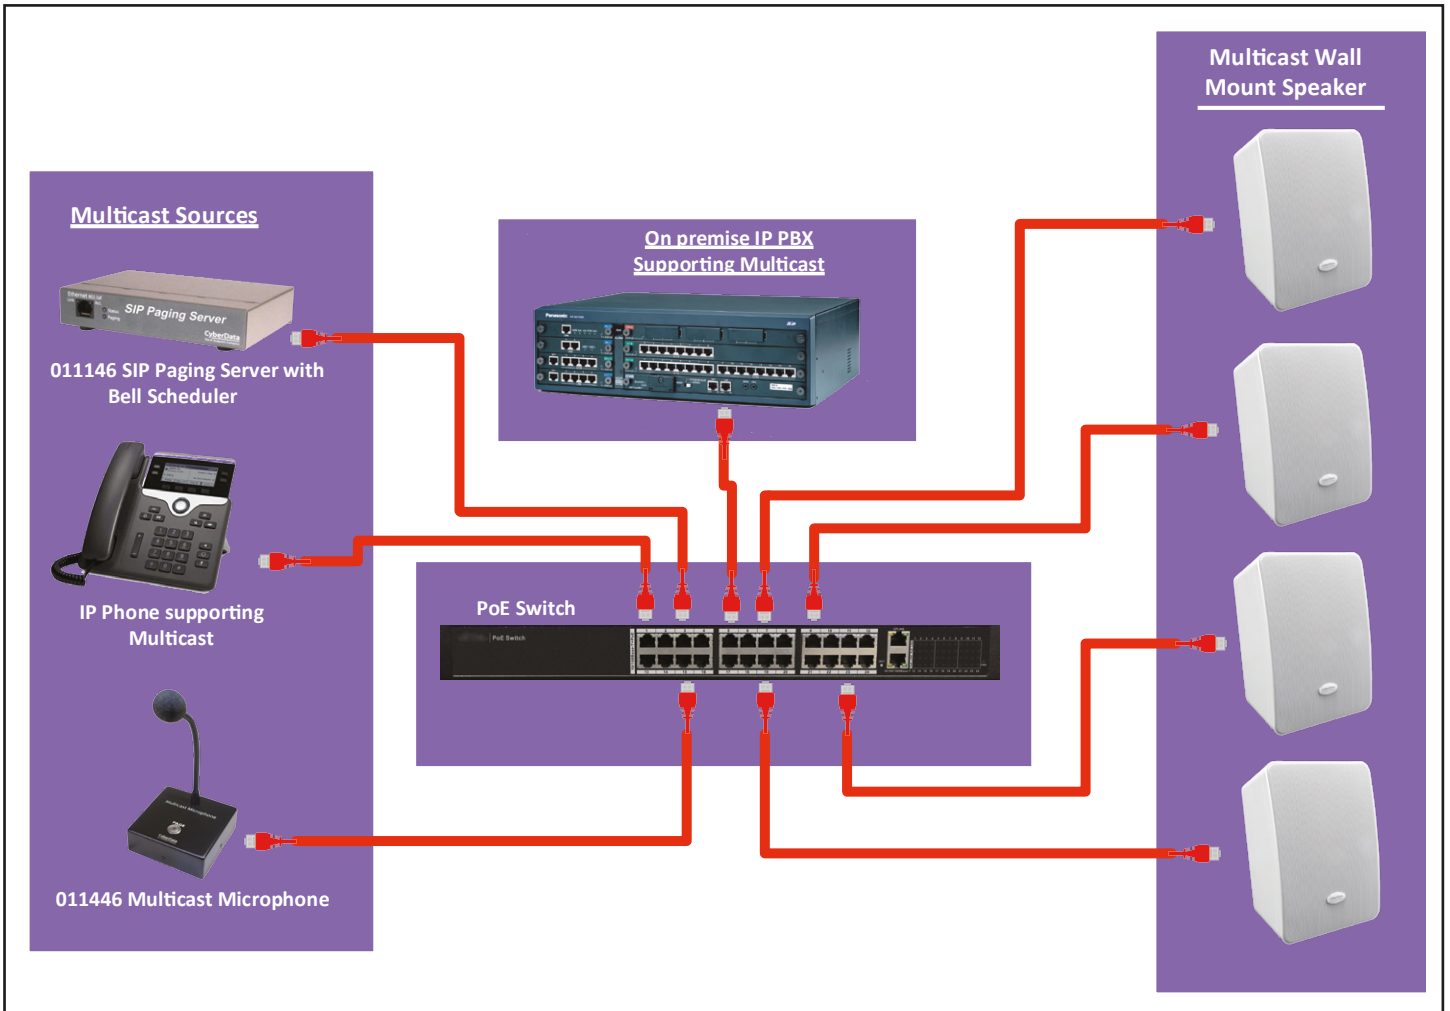

Multicast Wall Mount Speaker

The CyberData Multicast Wall Mount Speaker is an economical Power-over-Ethernet (PoE 802.3af) and Voice-over-IP (VoIP) public address product. It easily connects to your PoE network with a single Ethernet cable connection. The speaker is capable of playing messages from any multicast source like the **CyberData SIP Paging Server with Bell Scheduler (PN#011146)**. The device's streamlined case and included mounting hardware offers an easy installation in almost any environment.

Related Products:

011458 Multicast Ceiling Speaker

011446 Multicast VoIP Microphone

011146 SIP Paging Server with Bell Scheduler

Specifications

Ethernet I/F	10/100 Mbps
Protocol	RTP
Power Input	PoE 802.3af
Audio Output	802.3af - SPL 98 dB @ 1 meter
Payload Types	G.711 a-law, G.711μ-law, G.722 and G.729
Network Security	TLS/SSL 1.2
Operating Range	Temperature: -40° C to 55° C (-40° F to 131° F) Humidity: 5-95%, non-condensing
Storage Temperature	-40° C to 70° C (-40° F to 158° F)
Storage Altitude	Up to 15,000 ft. (4573 m)
Dimensions*	6.42 in. [163 mm] Length 5.39 in. [137 mm] Width 9.18 in. [233 mm] Height
Weight	3.8 lbs [1.72 kg]
Boxed Weight	4.4 lbs [1.96 kg]
Compliance	CE; EMC Directive – Class A EN 55032 & EN 55024, LV Safety Directive – EN 60950-1, RoHS Compliant, FCC; Part 15 Class A, Industry Canada; ICES-3 Class A, IEEE 802.3 Compliant
Warranty	2 Years Limited
Part Number	011487

*Dimensions are measured from the perspective of the product being upright with the front of the product facing you.

Multicast Wall Mount Speaker

Typical IP Speaker Configuration

Dimensions