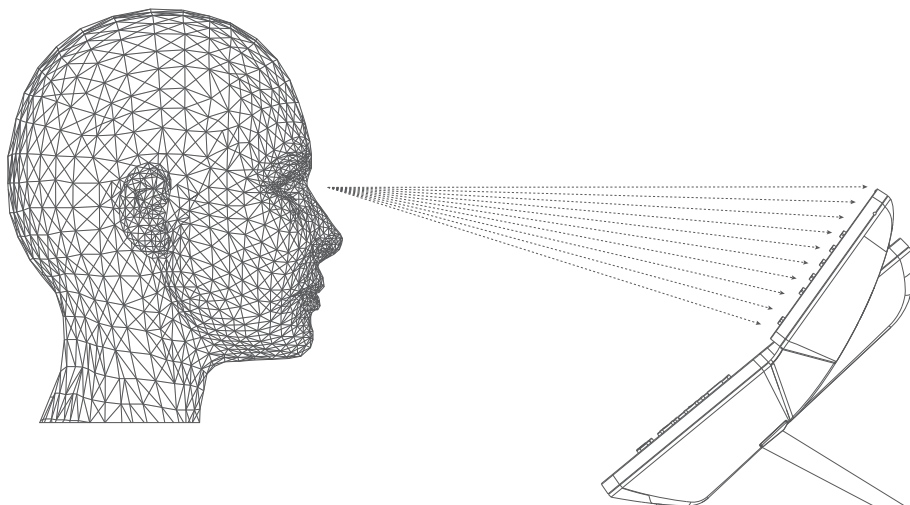

Unique Heads-up Screen and User Experience

- The Yealink T5 Media Phone series utilizes a heads-up LCD color screen design that allows users to view and access screen information easily and to check contact info at a glance.
- Additionally, the T58V (T58A) seven-inch capacitive touchscreen can be adjusted to the user's ideal line of sight. The T52S, T54S and T56A feature a stand with two adjustable angles, providing an improved operational and visual experience.
- Brilliant hard keys layout and an ergonomic handset design make the phones even more comfortable to use.

Adjustable base height

Hard Key Tilt Design

Enhanced HD Video and Voice for Exceptionally Clear Communication

- The entire T5 Media Phone series includes Optima HD Voice and Opus codec support as well as the latest sound processing technology. These features provide a more immersive voice experience and enable customers to hear and be heard clearly.
- The T58V and T58A include an optional 720P HD camera and deliver lifelike video communication with a simple touch of the seven-inch touch screen. With an adjustable camera and an adjustable screen for the preferred viewing angle and height, the phones are well-suited for a variety of usage scenarios and user preferences.

Ergonomic design

Adjustable angle

Adjustable camera

Opus Codec

Optima HD Voice

720P HD Video

7" Capacitive Screen

TARGET
DISTRIBUTING